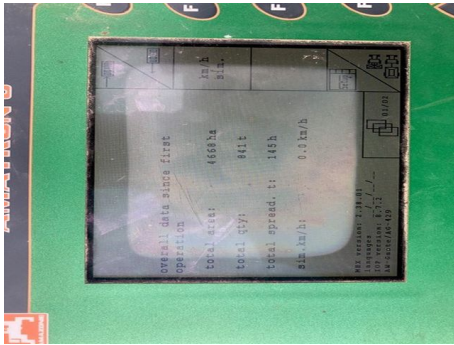

BURDEN BROS MACHINERY LTD

Old Rides Farm, Eastchurch, Isle of Sheppey, Kent, ME12 4BD
Tel: 01795 880224

✉ machinery@burdenbros.co.uk 🌐 www.burdenbrosmachinery.co.uk

BURDEN BROS MACHINERY
EASTCHURCH 01795 880224

BURDEN BROS CONTRACTORS
EASTCHURCH 01795 880224

BURDEN BROS FARMS
EASTCHURCH 01795 880224

Registered Office: Stourside Place, 35-41 Station Road, Ashford, Kent TN23 1PP. Registered in England & Wales. Company Reg No. 06125405.