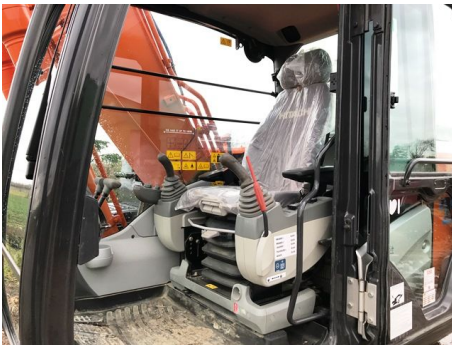

BURDEN BROS MACHINERY LTD

Old Rides Farm, Eastchurch, Isle of Sheppey, Kent, ME12 4BD
Tel: 01795 880224

✉ machinery@burdenbros.co.uk 🌐 www.burdenbrosmachinery.co.uk

BURDEN BROS MACHINERY
EASTCHURCH 01795 880224

BURDEN BROS CONTRACTORS
EASTCHURCH 01795 880224

BURDEN BROS FARMS
EASTCHURCH 01795 880224

Registered Office: Stourside Place, 35-41 Station Road, Ashford, Kent TN23 1PP. Registered in England & Wales. Company Reg No. 06125405.