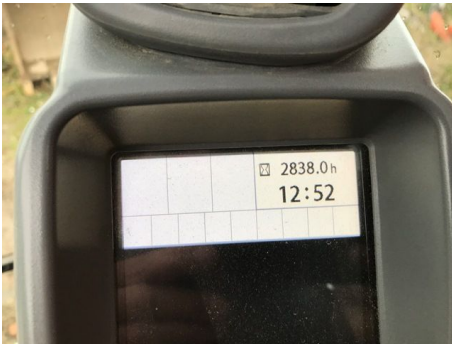

BURDEN BROS MACHINERY LTD

Old Rides Farm, Eastchurch, Isle of Sheppey, Kent, ME12 4BD
Tel: 01795 880224

✉ machinery@burdenbros.co.uk 🌐 www.burdenbrosmachinery.co.uk

BURDEN BROS MACHINERY
EASTCHURCH 01795 880224

BURDEN BROS CONTRACTORS
EASTCHURCH 01795 880224

BURDEN BROS FARMS
EASTCHURCH 01795 880224

Registered Office: Stourside Place, 35-41 Station Road, Ashford, Kent TN23 1PP. Registered in England & Wales. Company Reg No. 06125405.