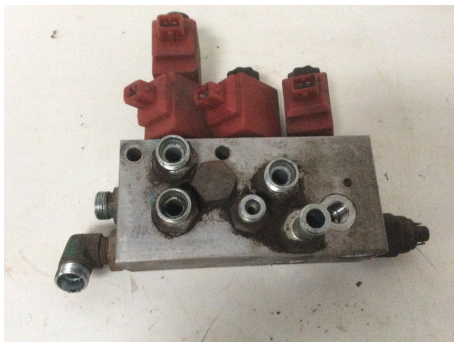

BURDEN BROS MACHINERY LTD

Old Rides Farm, Eastchurch, Isle of Sheppey, Kent, ME12 4BD
Tel: 01795 880224

✉ machinery@burdenbros.co.uk 🌐 www.burdenbrosmachinery.co.uk

32.6 Valve Block

Price £300(ex. VAT)

Description

USED Merlo 32.6 Valve Block

Fits Various Models

Specification

Make

Merlo

Model

Details

Tyres (Back/Front)