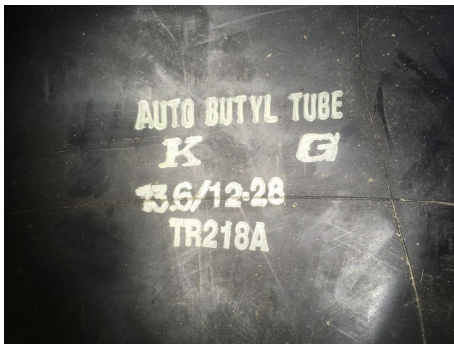

# BURDEN BROS MACHINERY LTD

Old Rides Farm, Eastchurch, Isle of Sheppey, Kent, ME12 4BD  
Tel: 01795 880224

✉ [machinery@burdenbros.co.uk](mailto:machinery@burdenbros.co.uk) 🌐 [www.burdenbrosmachinery.co.uk](http://www.burdenbrosmachinery.co.uk)

## Auto Butyl Tube 13.6/12-28 TR218A Valve

Price £20(ex. VAT)

### Description

Unused Auto Butyl Tube 13.6/12-28 Inner Tube With TR218A Valve