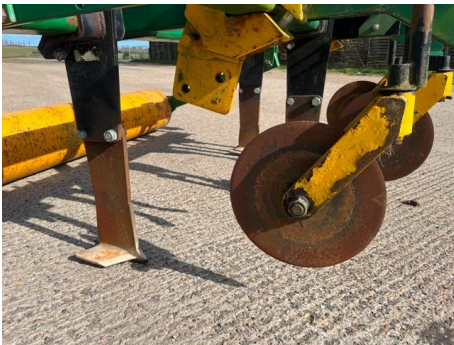

BURDEN BROS MACHINERY LTD

Old Rides Farm, Eastchurch, Isle of Sheppey, Kent, ME12 4BD
Tel: 01795 880224

✉ machinery@burdenbros.co.uk 🌐 www.burdenbrosmachinery.co.uk

BURDEN BROS MACHINERY
EASTCHURCH 01795 880224

BURDEN BROS CONTRACTORS
EASTCHURCH 01795 880224

BURDEN BROS FARMS
EASTCHURCH 01795 880224

Registered Office: Stourside Place, 35-41 Station Road, Ashford, Kent TN23 1PP. Registered in England & Wales. Company Reg No. 06125405.