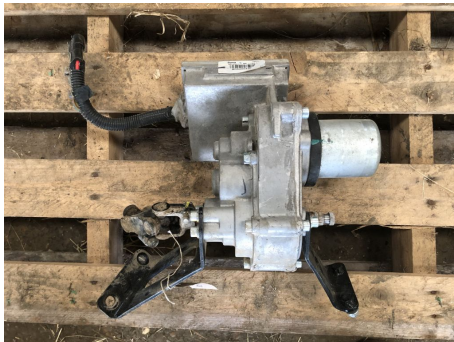

BURDEN BROS MACHINERY LTD

Old Rides Farm, Eastchurch, Isle of Sheppey, Kent, ME12 4BD
Tel: 01795 880224

✉ machinery@burdenbros.co.uk 🌐 www.burdenbrosmachinery.co.uk

865M Power Assisted Steering Module & Shaft

Price £995(ex. VAT)

Description

USED- John Deere 865M Power Assisted Steering Module & Shaft

Part No: AM146512 / AM146655

Specification

Make

John Deere

Model