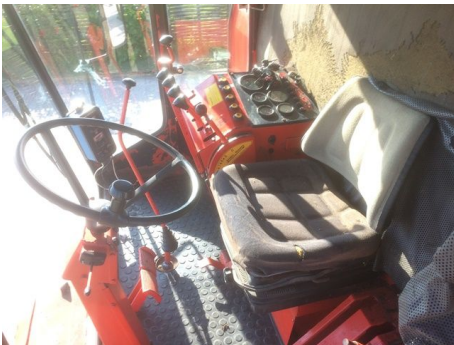

Additional Information

Stock No

SC259

Price

£6500(ex. VAT)

BURDEN BROS MACHINERY LTD

Old Rides Farm, Eastchurch, Isle of Sheppey, Kent, ME12 4BD
Tel: 01795 880224

✉ machinery@burdenbros.co.uk 🌐 www.burdenbrosmachinery.co.uk