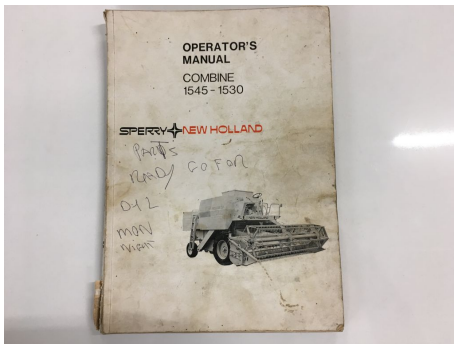

BURDEN BROS MACHINERY LTD

Old Rides Farm, Eastchurch, Isle of Sheppey, Kent, ME12 4BD
Tel: 01795 880224

✉ machinery@burdenbros.co.uk 🌐 www.burdenbrosmachinery.co.uk

1545-1530 Combine Operator's Manual

Price £15(ex. VAT)

Description

USED New Holland 1545-1530 Combine Operator's Manual

Specification

Make

New Holland

Model

Details

Tyres (Back/Front)