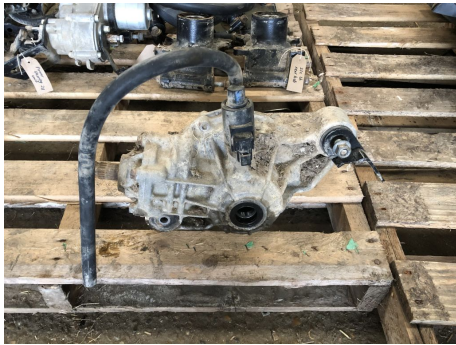

## 865M Front MFWD Diff

Price £POA

### Description

USED- John Deere 865M Front MFWD Diff

Part No: AUC13539