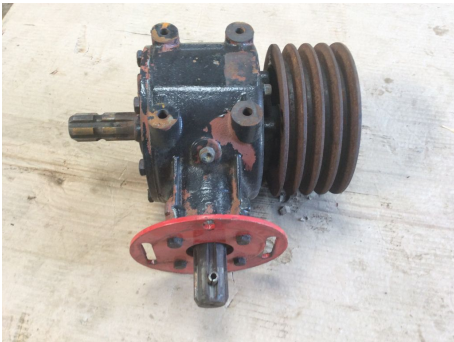

## 280FC Gearbox

**Price £300(ex. VAT)**

### Description

USED Lely Splendimo 280FC Gearbox