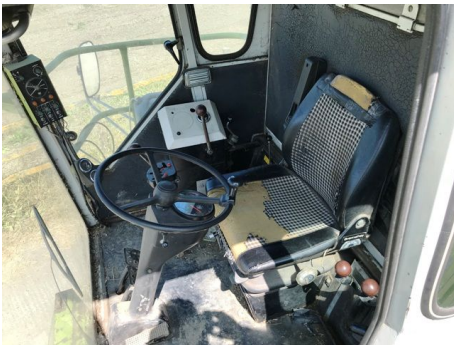

BURDEN BROS MACHINERY LTD

Old Rides Farm, Eastchurch, Isle of Sheppey, Kent, ME12 4BD
Tel: 01795 880224

✉ machinery@burdenbros.co.uk 🌐 www.burdenbrosmachinery.co.uk

BURDEN BROS MACHINERY
EASTCHURCH 01795 880224

BURDEN BROS CONTRACTORS
EASTCHURCH 01795 880224

BURDEN BROS FARMS
EASTCHURCH 01795 880224

Registered Office: Stourside Place, 35-41 Station Road, Ashford, Kent TN23 1PP. Registered in England & Wales. Company Reg No. 06125405.