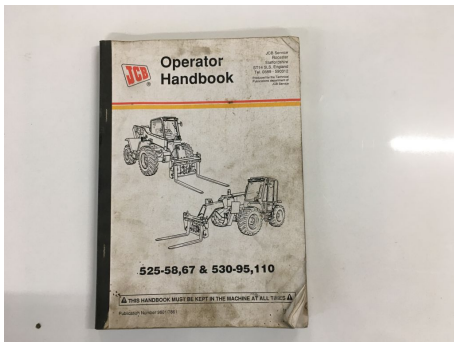

## 525-58,67 and 530-95,110 Operator Handbook

Price £15(ex. VAT)

### Description

USED JCB 525-58,67 and 530-95,110 Operator Handbook