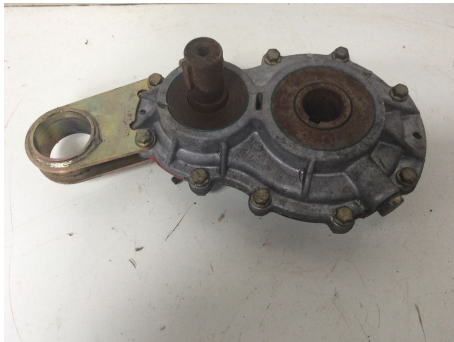

BURDEN BROS MACHINERY LTD

Old Rides Farm, Eastchurch, Isle of Sheppey, Kent, ME12 4BD
Tel: 01795 880224

✉ machinery@burdenbros.co.uk 🌐 www.burdenbrosmachinery.co.uk

T670 Straw Walker Drive Gearbox

Price £500(ex. VAT)

Description

USED John Deere T670 Straw Walker Drive Gearbox

Part No: AH162469

Fits Various Models

Specification

Make

John Deere

Model

Details

Tyres (Back/Front)

Year Registration

Hours

Additional Information

Stock No

C7A-AH162469

Price