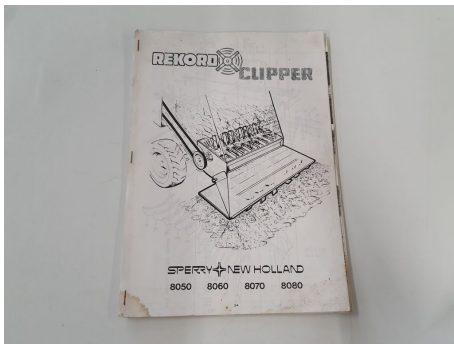

BURDEN BROS MACHINERY LTD

Old Rides Farm, Eastchurch, Isle of Sheppey, Kent, ME12 4BD
Tel: 01795 880224

✉ machinery@burdenbros.co.uk 🌐 www.burdenbrosmachinery.co.uk

Rekord Clipper 8050-8080 Illustrated Parts List

Price £4(ex. VAT)

Description

Used New Holland Rekord Clipper 8050-8080 Illustrated Parts List

Specification

Make

New Holland

Model

Details