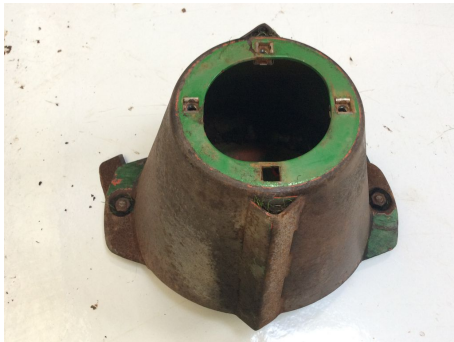

BURDEN BROS MACHINERY LTD

Old Rides Farm, Eastchurch, Isle of Sheppey, Kent, ME12 4BD
Tel: 01795 880224

✉ machinery@burdenbros.co.uk 🌐 www.burdenbrosmachinery.co.uk

131 Top Hat

Price £100(ex. VAT)

Description

USED John Deere 131 Top Hat

Part No: DC220015

Specification

Make

John Deere

Model

Details

Tyres (Back/Front)

Year Registration

Hours

Additional Information

Stock No

E4C- DC220015

Price

£100(ex. VAT)