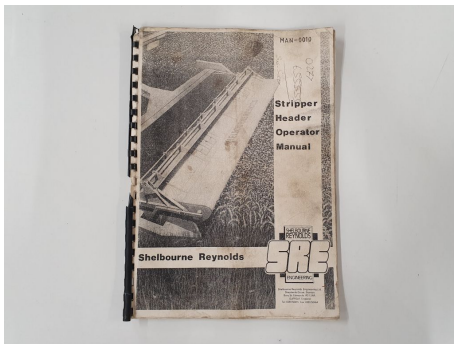

BURDEN BROS MACHINERY LTD

Old Rides Farm, Eastchurch, Isle of Sheppey, Kent, ME12 4BD
Tel: 01795 880224

✉ machinery@burdenbros.co.uk 🌐 www.burdenbrosmachinery.co.uk

3000-6000 Stripper Header Operator Manual

Price £5(ex. VAT)

Description

Used Shelbourne Reynolds 3000/3600/4200/5400/6000 Striper Header
Operator Manual

Specification

Make

Shelbourne Reynolds

Model

Details

Tyres (Back/Front)

Year Registration

Hours

Additional Information

Stock No

Manual 111

Price

£5(ex. VAT)